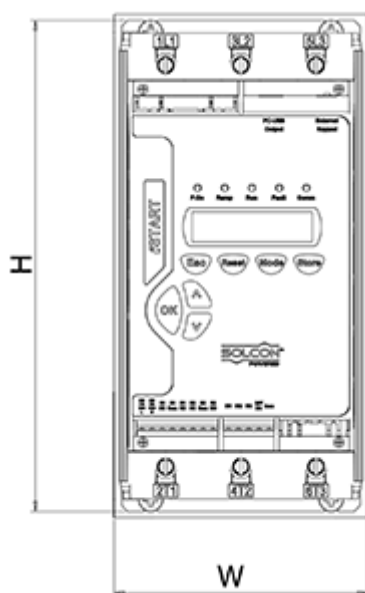

Data Sheet

Article number: 761691100030

Description: Softstarter iStart model I
3x400V 1100A

Measures

Control voltage (terminal A1, A2) = 230AC

D = 316

Digital control voltage (terminal 1-5) = 24DC

H = 815

Kg = 75.5

W = 558