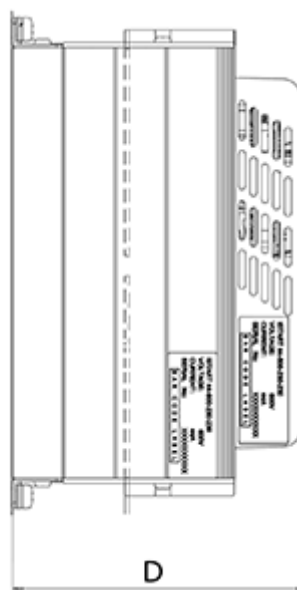

Data Sheet

Article number: 761691100030

Description: Softstarter iStart model I
3x400V 1100A

Measures

Control voltage (terminal A1, A2) = 230AC

D = 316

Digital control voltage (terminal 1-5) = 24DC

H = 815

Kg = 75.5

W = 558